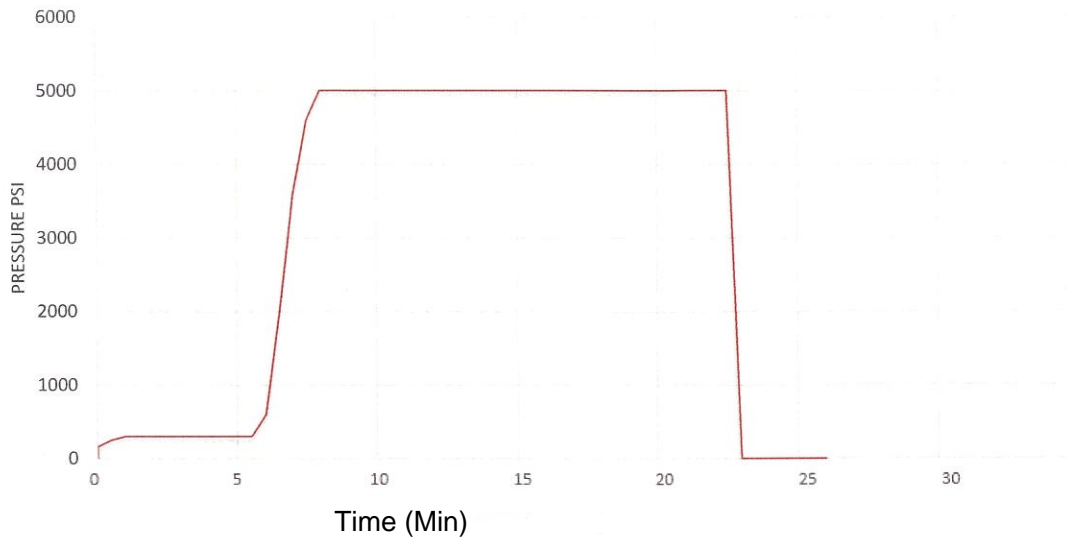

Data Collection Report

Gauge Information	
Serial Number	468066
Model	XP2I
Message Store	TSS test area
Units	PSI
SCALE	15000 PSI

Run Info	
Start Time	9:25 AM
Stop Time	9:48 AM
Test Date	29-Dec-23
EQ NUMBER	12011975
LAST CALIB	2.Aug.2023

READING

TESTED BY : Haider Emad
APPROVED BY: Hassan Kamel
COMMENTS: Downstream

SIGN: 

SIGN: H. Kamel

Data Collection Report

Gauge Information	
Serial Number	468066
Model	XP2I
Message Store	TSS test area
Units	PSI
SCALE	15000 PSI

Run Info	
Start Time	8:30 AM
Stop Time	8:52 AM
Test Date	29-Dec-23
EQ NUMBER	12011975
LAST CALIB	2.Aug.2023

READING

TESTED BY : Haider Emad
APPROVED BY: Hassan Kamel
COMMENTS: Body Test

SIGN:

SIGN:

Data Collection Report

Gauge Information	
Serial Number	468066
Model	XP2I
Message Store	TSS test area
Units	PSI
SCALE	15000 PSI

Run Info	
Start Time	8:57 AM
Stop Time	9:19 AM
Test Date	29-Dec-23
EQ NUMBER	12011975
LAST CALIB	2.Aug.2023