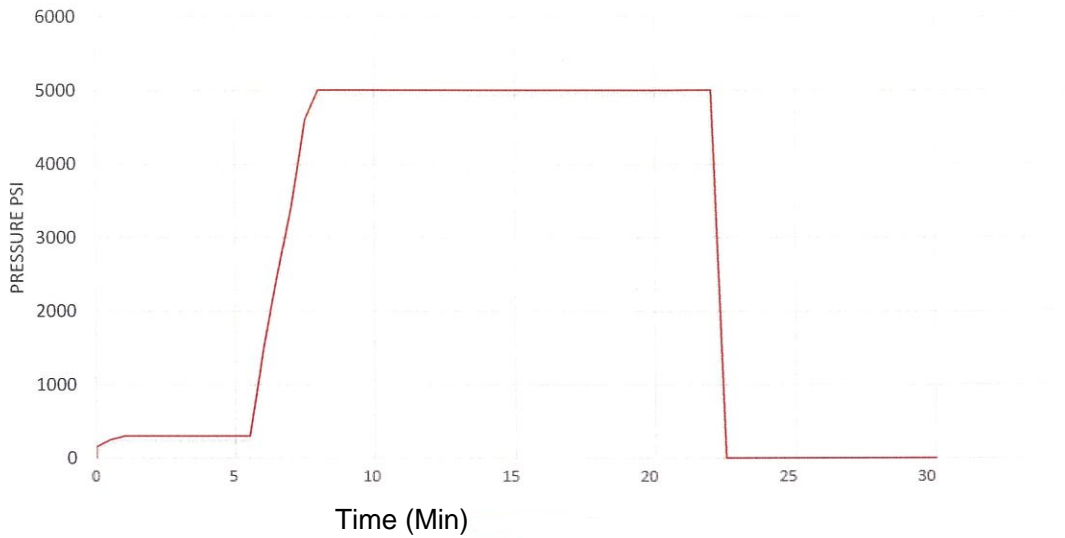

Data Collection Report

Gauge Information	
Serial Number	468066
Model	XP2I
Message Store	TSS test area
Units	PSI
SCALE	15000 PSI

Run Info	
Start Time	8:57 AM
Stop Time	9:19 AM
Test Date	29-Dec-23
EQ NUMBER	12011975
LAST CALIB	2.Aug.2023

READING