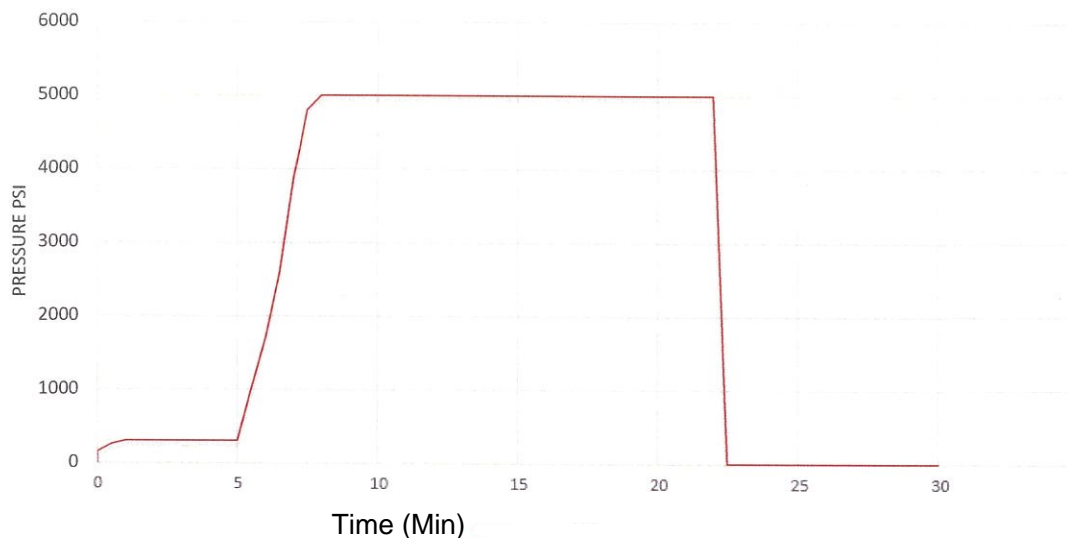

Data Collection Report

Gauge Information	
Serial Number	468066
Model	XP2I
Message Store	TSS test area
Units	PSI
SCALE	15000 PSI

Run Info	
Start Time	8:30 AM
Stop Time	8:52 AM
Test Date	29-Dec-23
EQ NUMBER	12011975
LAST CALIB	2.Aug.2023

READING